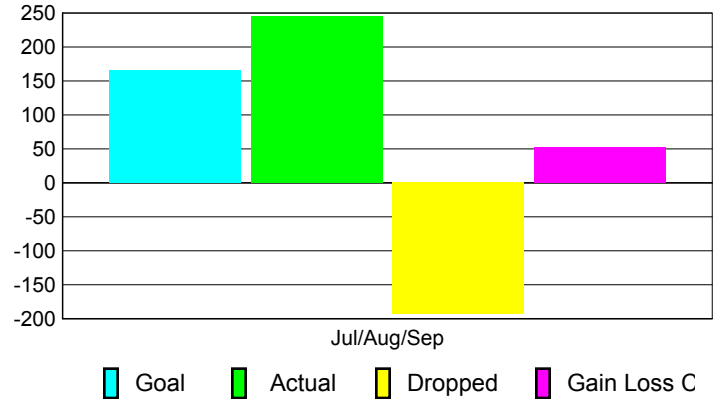

Membership Results 2010-2011

Goal, New, Dropped, Gain/Loss