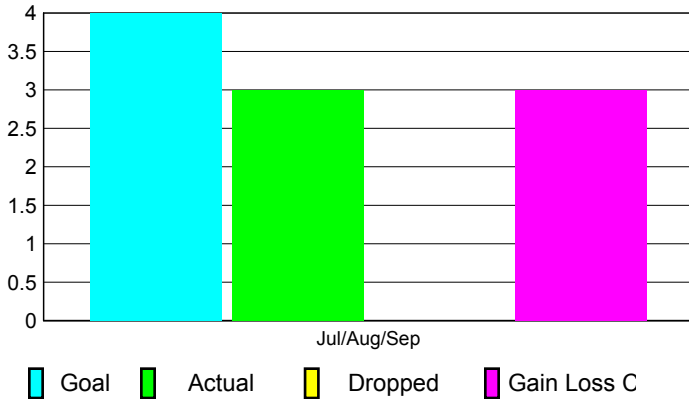

2010-2011 GMT Reports for District (or Undistricted) **District 354 E**

GMT: KWANG-SOO JANG

Location: REPUBLIC OF KOREA

GMT CA: 5

CLUBS

Club Results
2010-2011

Clubs
2009-2010

Month	New Club Goal	Actual New Clubs	Actual Dropped Clubs	Gain/Loss of Clubs	Gain/Loss of Clubs
Jul/Aug/Sep	4	3	0	3	0
Totals	4	3	0	3	0

Club Results 2010-2011

Goal, New, Dropped, Gain/Loss

Comparison of Club Gain/Loss

Current Year Compared to the Previous Year

YTD Status Quo Clubs 2010-2011

Status Quo Clubs Compared to Status Quo Members

MEMBERSHIP