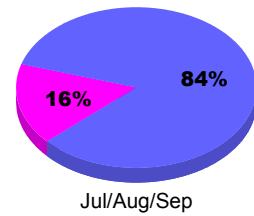

Membership Results
2010-2011

Membership
2009-2010

Month	Net Memb Goal	Actual New Memb	Actual Dropped Memb	Gain/Loss of Memb	Gain/Loss of Memb
Jul/Aug/Sep	165	245	-193	52	19
Totals	165	245	-193	52	19

Membership Results 2010-2011

Goal, New, Dropped, Gain/Loss

Comparison of Membership Gain/Loss

Current Year Compared to the Previous Year

Gender Comparison 2010-2011

■ Male ■ Female